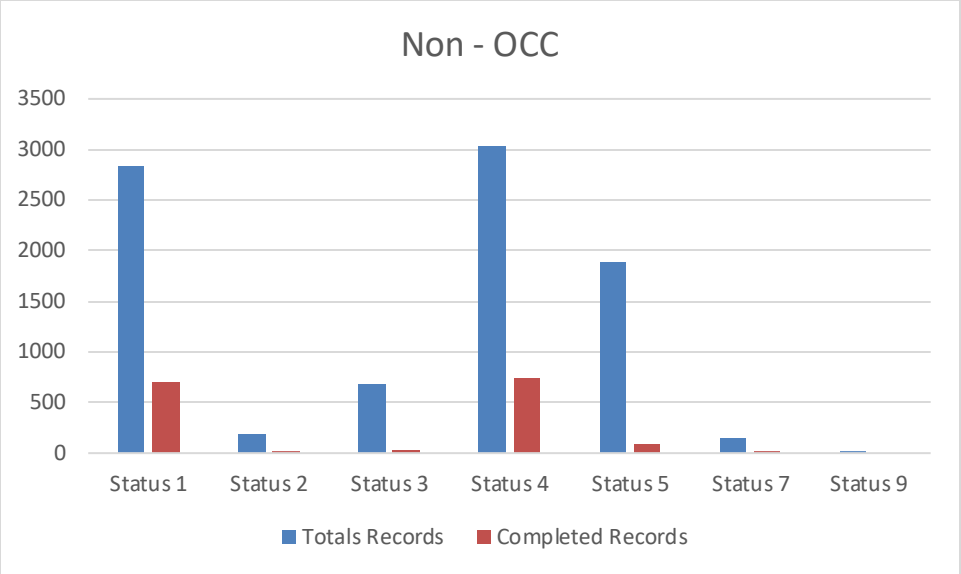

McCloud Statistics

OCC	Totals Records	Completed Records	%
Status 1	2115	2100	99%
Status 2	58	35	60%
Status 3	781	2	0%
Status 4	2251	2155	96%
Status 5	1612	5	0%
Status 7	112	0	0%
OCC Status 9+T	7	0	0%
Totals	6936	4297	62%
	Totals	Completed	

Non-OCC	Totals		Completed
	Records	Records	%
Status 1	2840	704	25%
Status 2	187	17	9%
Status 3	690	38	6%
Status 4	3034	740	24%
Status 5	1882	87	5%
Status 7	156	10	6%
Status 9	7	0	0%
Totals	8796	1596	18%