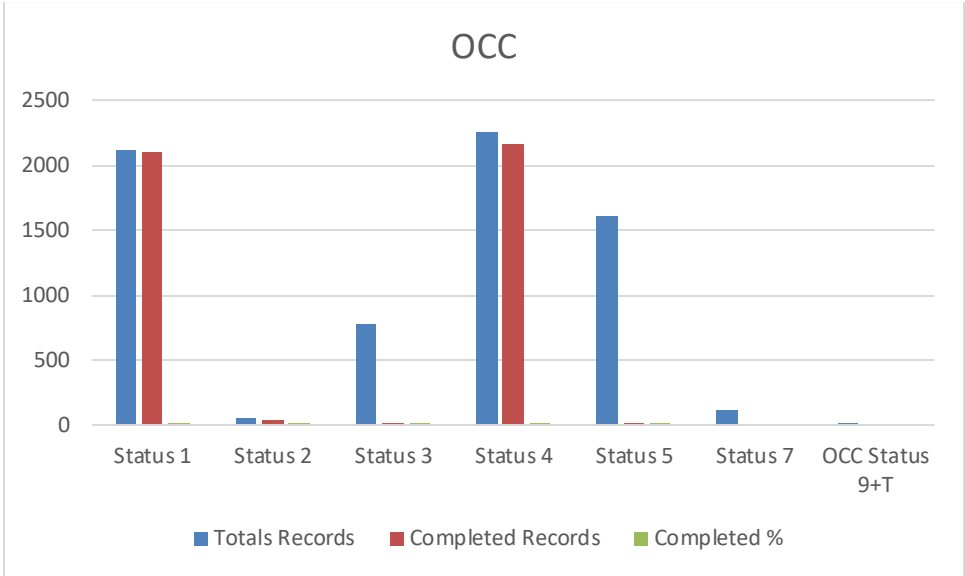

McCloud Statistics

OCC	Totals Records	Completed Records	%
Status 1	2115	2100	99%
Status 2	58	35	60%
Status 3	781	2	0%
Status 4	2251	2155	96%
Status 5	1612	5	0%
Status 7	112	0	0%
OCC Status 9+T	7	0	0%
Totals	6936	4297	62%
	Totals	Completed	

Non-OCC	Totals		Completed
	Records	Records	%
Status 1	2840	704	25%
Status 2	187	17	9%
Status 3	690	38	6%
Status 4	3034	740	24%
Status 5	1882	87	5%
Status 7	156	10	6%
Status 9	7	0	0%
Totals	8796	1596	18%